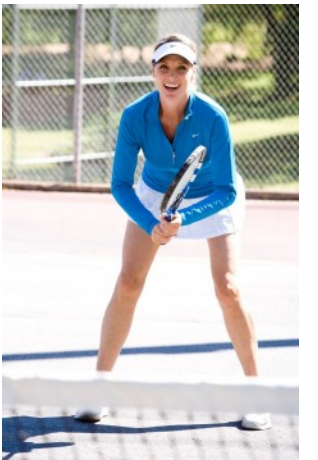

FACTOR WOMEN

ANDREA BROWN

HEIGHT:5' 11" BUST:35" CUP:B WAIST:28" HIPS:36" DRESS:6 SHOES:10 HAIR:BLONDE EYES:GREEN

FACTOR WOMEN

ANDREA BROWN

HEIGHT:5' 11" BUST:35" CUP:B WAIST:28" HIPS:36" DRESS:6 SHOES:10 HAIR:BLONDE
EYES:GREEN